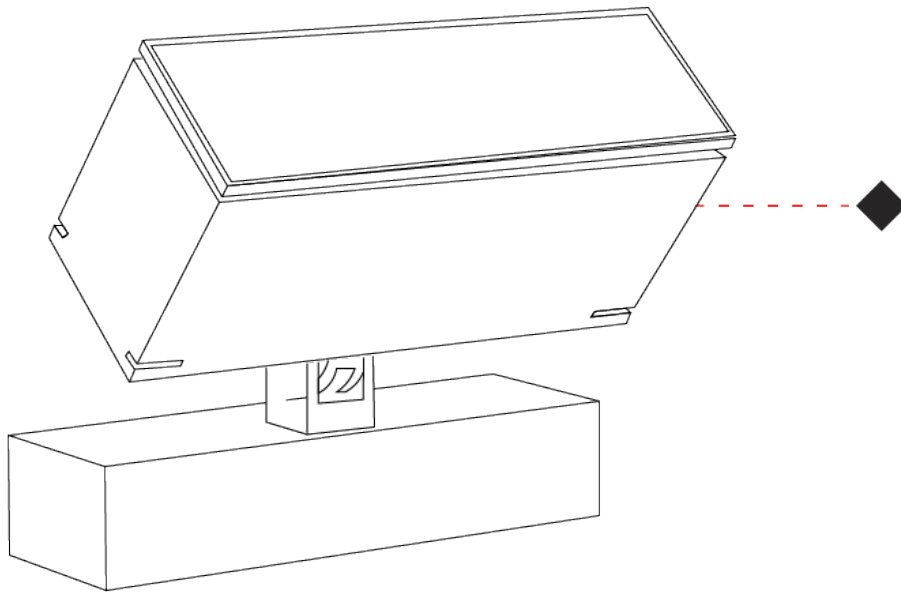

TARGET SURFACE

E9F234-

PROJECT	_____
TYPE	_____
SPECIFIER	_____
QUANTITY	_____
DATE	_____

E