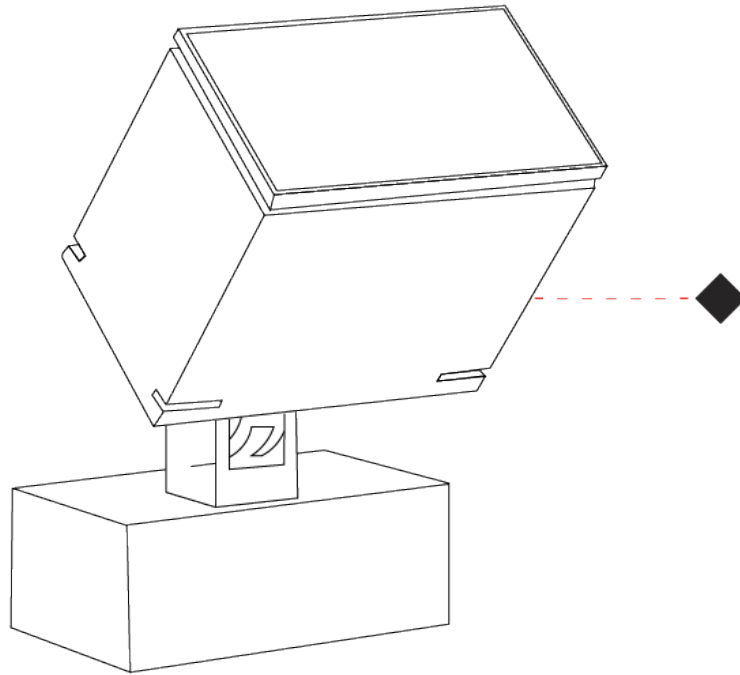

TARGET SURFACE

E9F312-

PROJECT	_____
TYPE	_____
SPECIFIER	_____
QUANTITY	_____
DATE	_____