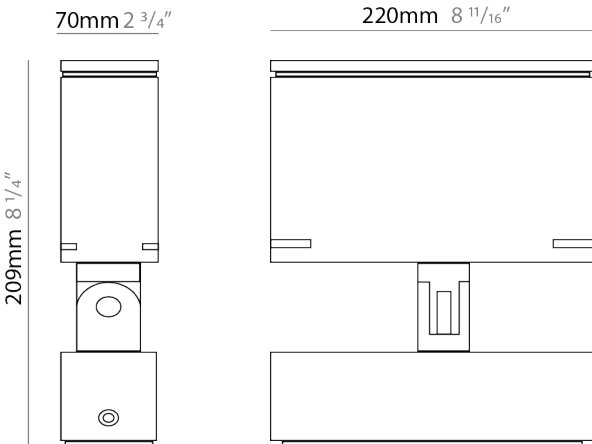

TARGET SURFACE

E9F234- -
base number   Finish   Lens
                    Options   Options

1. To build a product code in our configurator select the specify button on the base model # product page
2. To build a manual product code on this datasheet choose from the options listed below in blue font and add the suffix to the base model #

GENERAL

Series: Target
Brand: Platek
Division: Exterior
Mounting Type: Surface
Mounting Location: Above Ground
Subcategory: Flood

PHYSICAL

Shape: Rectangle
Length (mm): 220
Length (in): 8 ¹¹/₁₆
Width (mm): 70
Width (in): 2 ³/₄
Height (mm): 213
Height (in): 8 ³/₈
Light Distribution: Adjustable / Direct
Screws: A4 stainless steel
Diffuser: Clear tempered glass
Fixture Finish: [BLK / WHI / GRY / COR / ANT / BRZ](#)
Fixture Material: Aluminum Die Cast
Cable Details: 2000mm Cable

ELECTRICAL

Lamp Type: LED
Total Output Wattage (W): 32
Dimming: DMX
Driver Included: No
Driver Location: Remote
Driver Type: Constant Current - Universal
Driver Class: Class 2
Input Voltage (V): 120 - 277
Constant Current (MA): 700

LED

Number of LEDs: 16
Color Temperature (°K): RGBW
CRI: >80 CRI
Lamp Life (hrs): 60000
Special LEDs offerings: RGBW

OPTICAL

Optic°: [9 / 24 / 48 / ELL](#)
Adjustability: Rotational 330°; Tilt 90°

RATINGS AND CERTIFICATIONS

Certified By: Certified for North American Standards
IP rating: IP66
IK Rating: IK08
Bug Rating: B2 U0 G0